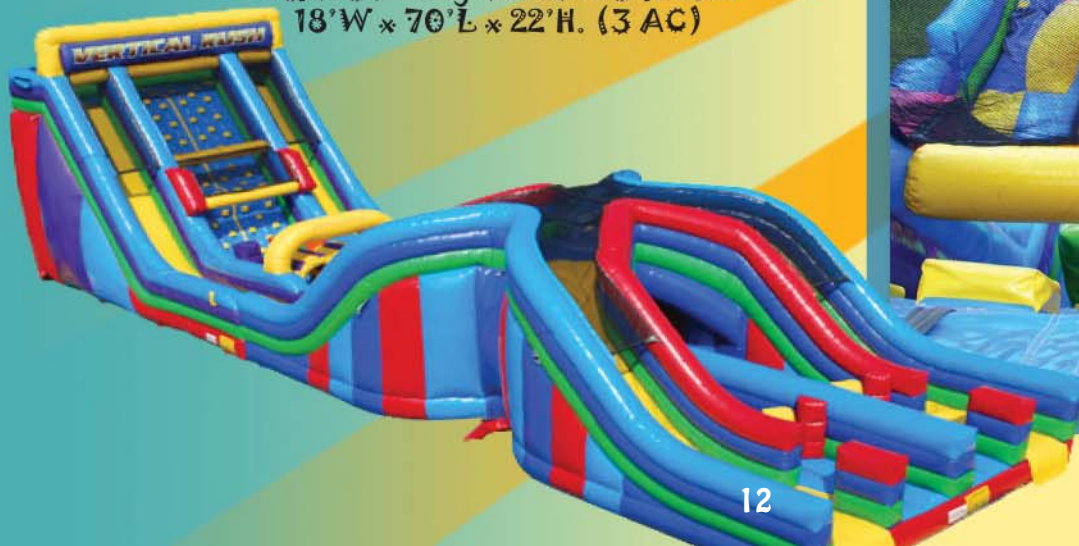

INFLATABLES

Obstacle Courses

VERTICAL RUSH

Vertical Rush is a new kind of combination obstacle course and slide. Enter the obstacle area and begin a breath taking climb to the top. You end by zipping down the steep slide. What a Rush!
28'L x 18'W x 22'H (1 AC)

ADRENALINE RUSH

The original 360 degree obstacle course that started the evolution of obstacle courses years ago, is still going strong. The Adrenaline Rush is one of the best obstacle courses in the industry.
Dimensions: 38' x 30' x 17'H and requires 3 AC circuits

EXTREME X

The Extreme X Obstacle Course is like no other! Over 160 ft. of total running, challenging fun. Two participants start by running through the middle of the course to reach the vertical climb at the far end. Once they make the climb and slide down, the participants now criss cross before sliding out to the finish.
18'W x 70'L x 22'H. (3 AC)