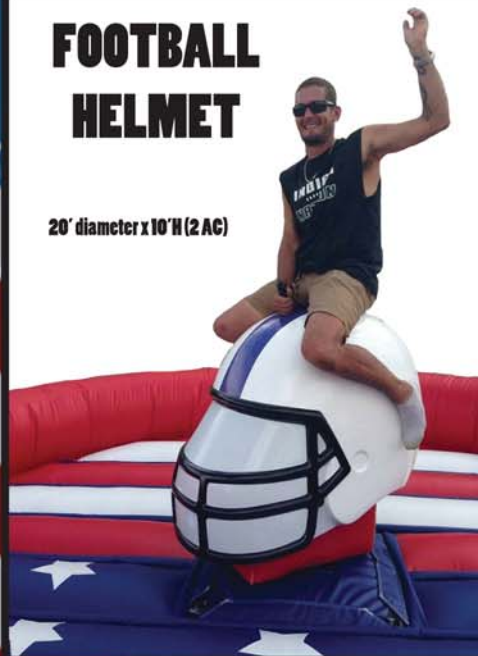

FOOTBALL HELMET

20' diameter x 10'H (2 AC)