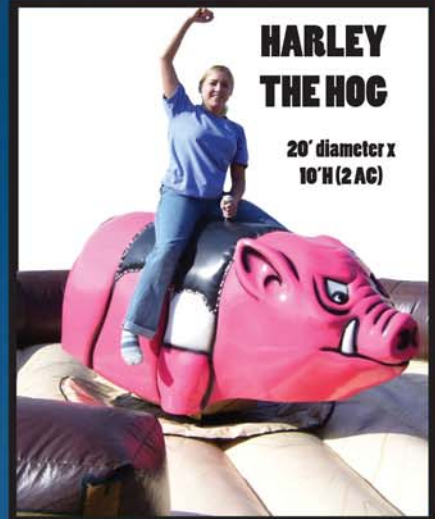

HARLEY THE HOG

20' diameter x
10'H (2 AC)