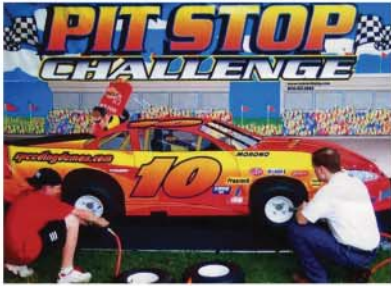

GAMES

PIT STOP CHALLENGE

IT'S A RACE TO THE FINISH! THE WINNER MUST BE THE FIRST TO TAKE OFF A TIRE AND PUT ANOTHER ON USING A COMPRESSED AIR IMPACT WRENCH. 10'W X 5'DEEP X 8'H (1 AC)