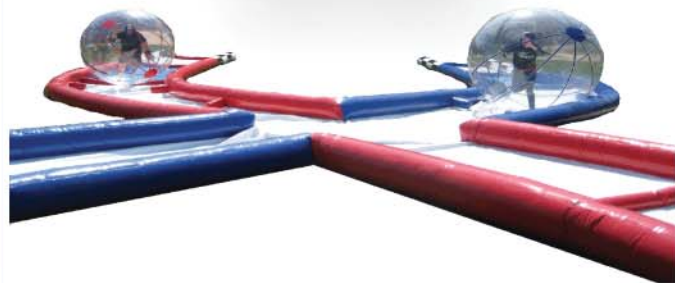

INFLATABLES

THE BIG BALLER

Just like the TV Game

The participant starts at one side and must get to the other side by going from ball to ball
Requires 25ft x 45ft area and 2 AC Power Circuits

SKEE BALL

Our price is for a single lane but best booked in pairs. Each skee ball is: 5'W x 25'L x 8' H
(Every 2 require 1 AC))

FOWL PLAY

Participants try to knock down floating pig balls with slingshots! People love this game that is exclusively available from Phantom Entertainment.
11'W x 16'L x 8'H (1 AC)

RUNNING MAN

Navigate through the barriers and obstacles to grab a flag while three people are shooting foam balls at you.
25'W x 45'L x 15'H (2 AC)

The Criss Cross Collision puts 2 players into giant inflated balls and they race to the other side. Halfway down the track, the lanes Criss Cross so the players can bump into each other.
40'W X 100'L 7'H (2 AC)

2 LANE BUNGEE RUN

Two contestants compete for distance by placing a velcro block on the center lane before getting pulled back by the bungee cord. The player with the block farthest down the lane wins!