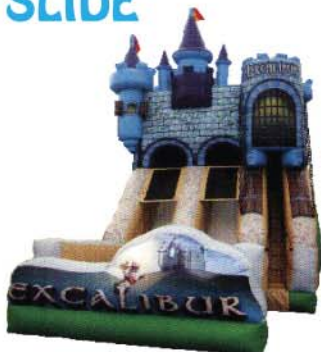

EXCALIBUR SLIDE