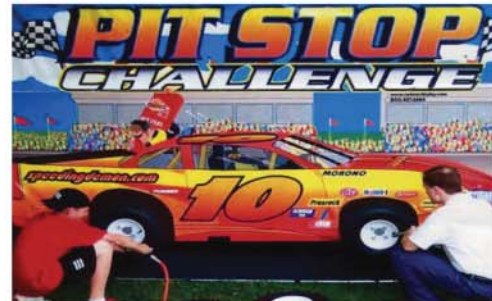

PIT STOP CHALLENGE

It's a race to the finish! The winner must be the first to take off a tire and put another on using a Compressed Air Impact Wrench. 10'W x 5'Deep x 8'H (1 AC)