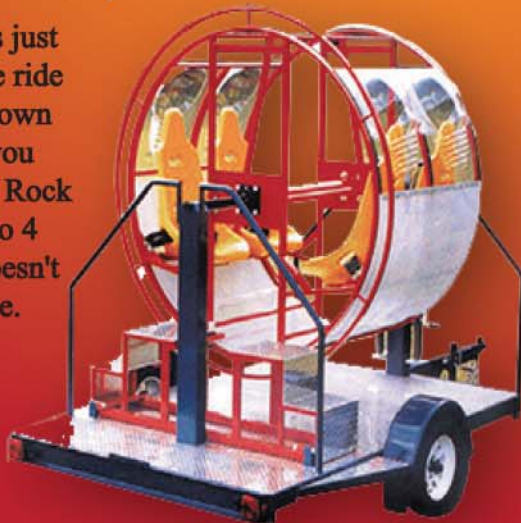

MECHANICAL RIDES

UPROAR

Riders start by pivoting back and forth and then the seating area begins to spin. A thrill for any age. The Uproar handles 10 people at a time. It's a great unit to combine with our Mobile Zip line for a real carnival event!

Rock N' Roller

This amusement ride is just plain AWESOME! The ride will spin you up and down and completely flip you around and around. The Rock n' Roller handles up to 4 people at a time and doesn't take up a lot of space.