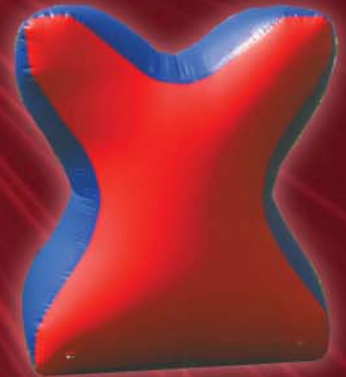

SLIP N' SLIDE

TROPICAL SLIDE

DIMENSIONS: 20'W
X 30'L X 20' H

LASER TAG

LASER TAG BUNKERS

UFO LASER TAG

Blast off into the new world of Laser Tag on the USS Phantom. In this universe you'll find a maze of walls to conceal you from your adversaries or other team members. Fog adds to the deep space atmosphere, along with laser lighting and awesome sound effects.