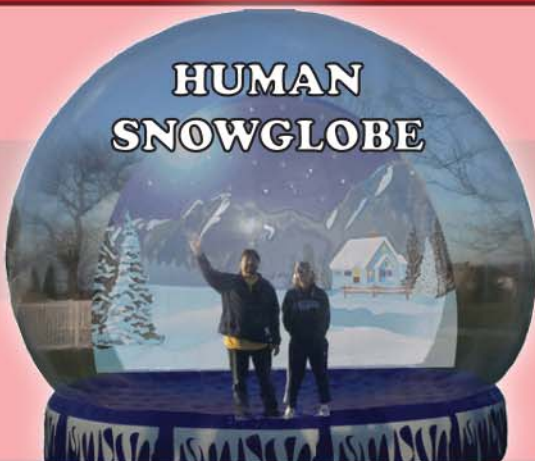

PHOTOS WITH FROSTY

One chair comes with unlimited photos with 2 different sizes to choose from. 8.5'W x 8.5' L x 10' H (2 AC) or 6.5'W x 6.5'L x 8.5'H (2 AC)

SIT WITH SANTA

HUMAN SNOWGLOBE

A great new photo novelty program from Phantom Entertainment. Participants stand inside our giant inflated globe, we shoot the photo from the outside, print the photo onsite. There are several backgrounds to choose from and 2 sizes of globes to best fit your event.

16' Diameter x 16' H or 12'Diameter x 13'H

THEMED PHOTO NOVELTIES

PIRATE PHOTOS

WESTERN PHOTOS

All of our theme photos (1920s, 1950s, Pirate and Western) include a backdrop, props, costumes, printer, camera setup, and attendants. The photos are 4 x 6 photos and each person in the picture gets their own copy. If none of these themes fit into your event's theme, consider booking our Digital Photos. We take your picture, as you are, and superimpose you onto your choice of background.